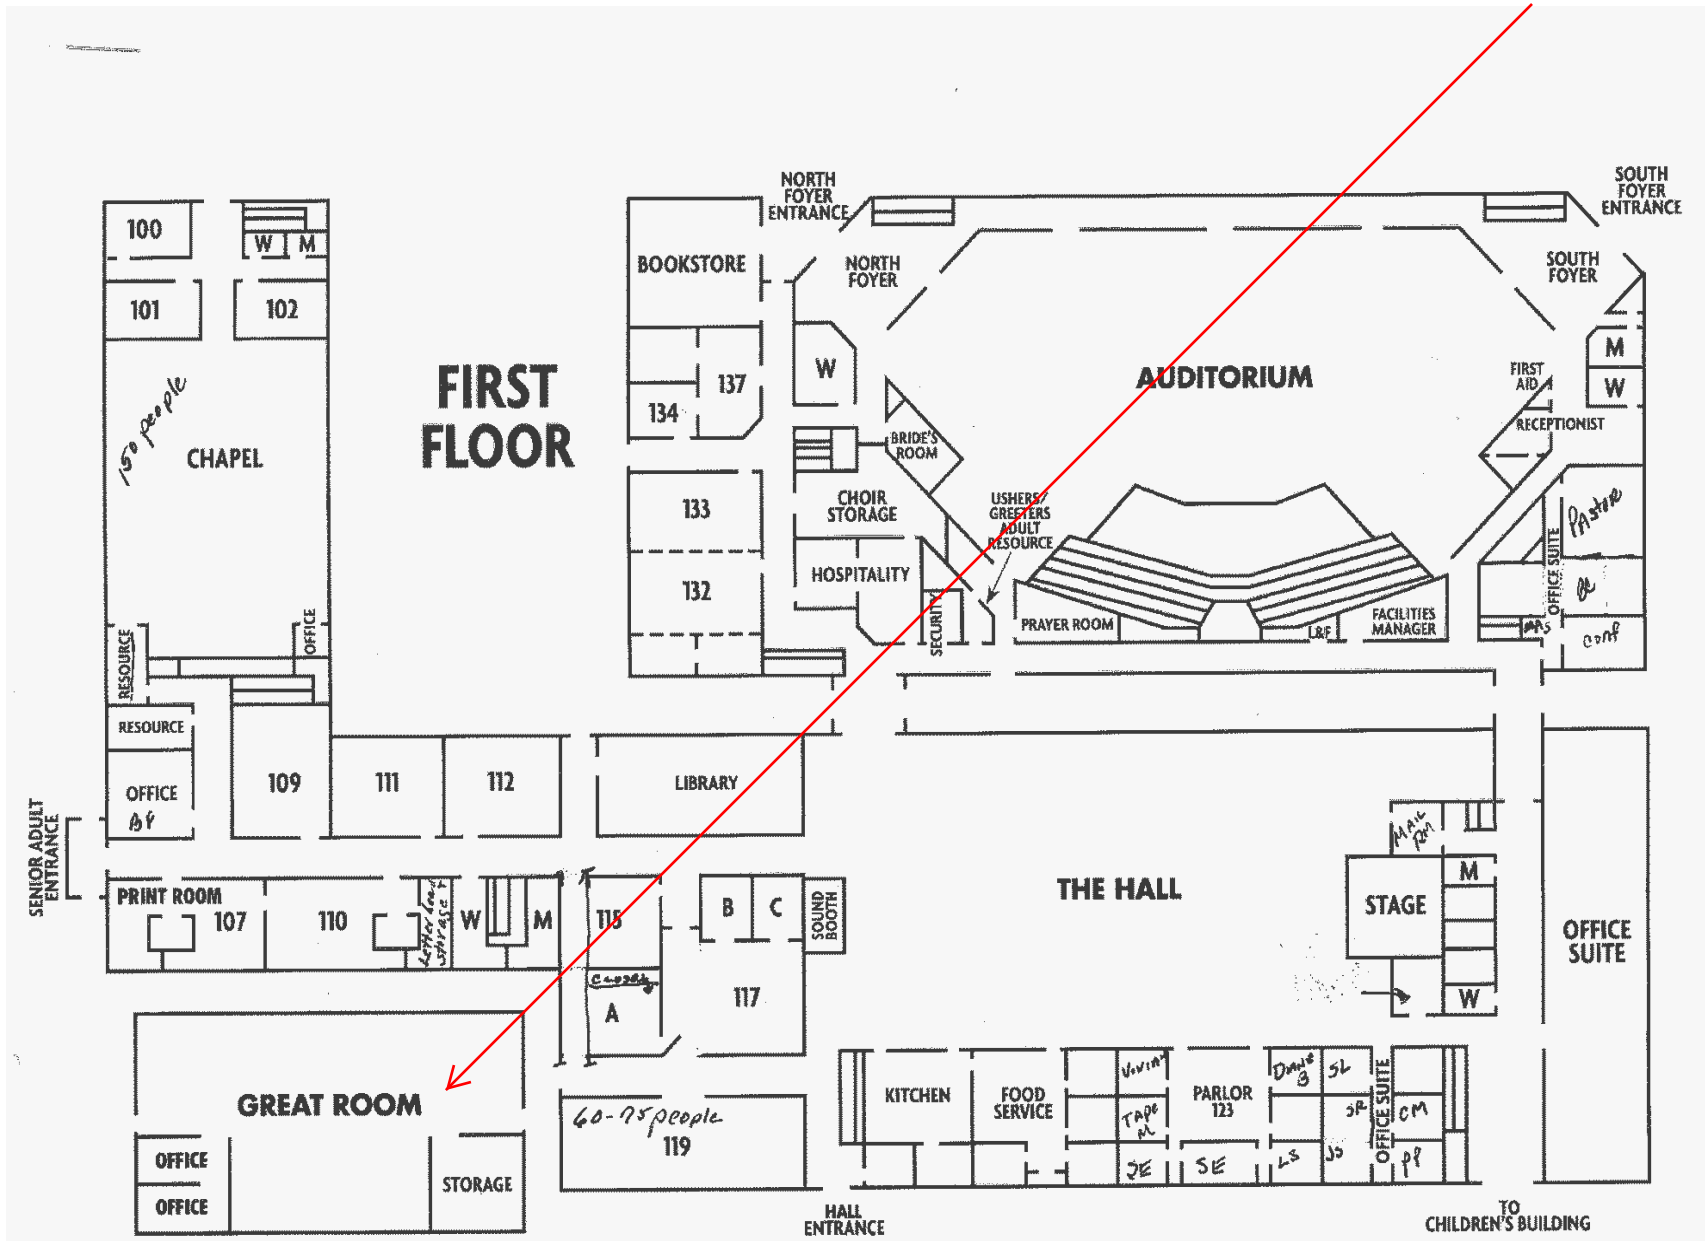

[Sagemont Church - 11300 S. Sam Houston Pkwy E. Houston, TX 77089 - 281.481.8770](#)

[Dr. Floyd Nolen Jones](#), will be teaching at [Sagemont Church](#), this Sunday, May 6 on [Science and The Bible](#) in the Great room at 8:00, 9:30 & 11:00.

Revised 1-5-09